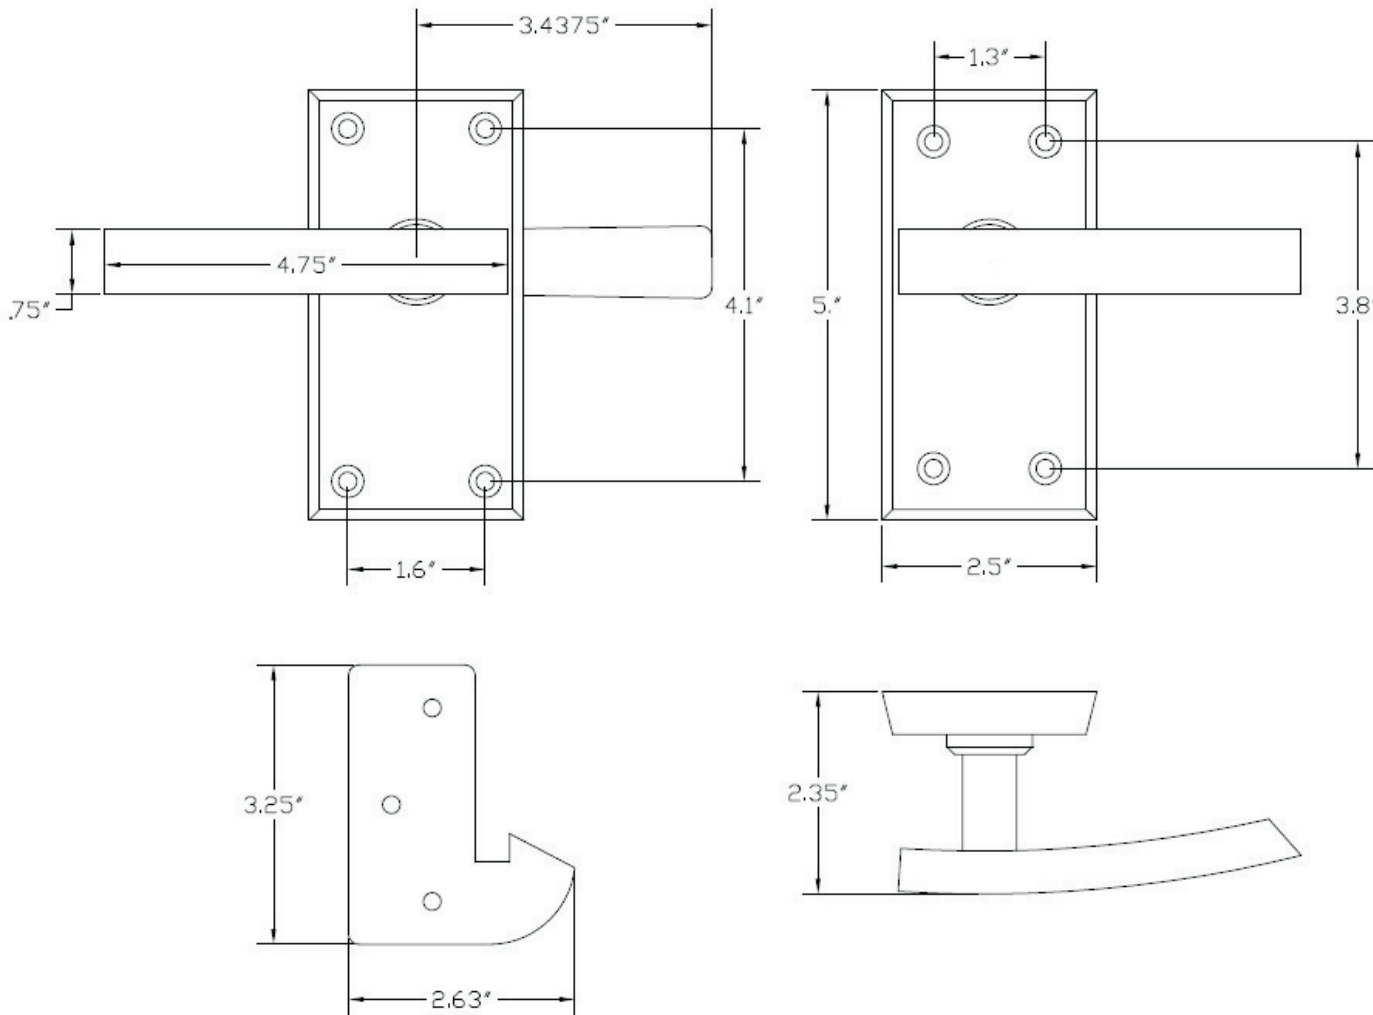

Nero Contemporary

Stainless Steel & Aluminum Lever Latch

Material: Stainless Steel & Aluminum
Finishes Available: Satin Black powder coat
Set Includes: Mounting hardware

Dimensions:
 Plate: 2-1/2" w x 5" h
 Handle: 4-3/4" l x 3/4" w x 1/2" th
 Latch-arm extends: 2-3/16" past the edge of the plate
 Strike: 3-1/4" h x 1-1/2" w x 3/16" th
 Projection: 2-3/8"

Item#: Nero

360yardware

life's too short for crummy hardware

www.360yardware.com

Phone: 866.923.9273

Email: sales@360yardware.com

Description: Nero Contemporary Lever Latch

Material/Finish: Stainless Steel & Aluminum