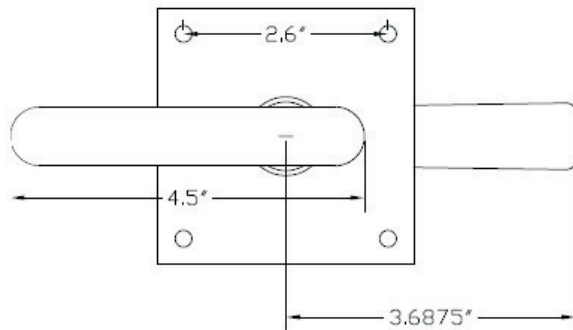

Oval Lever Latch

Stainless Steel & Aluminum

Material: Stainless Steel & Aluminum
Finishes Available: Satin Black powder coat
Set Includes: Mounting hardware

Dimensions:
 Plate: 3-1/4" square
 Handle: 4-3/4"l x 3/4"w x 3/4"d
 Latch-arm length: 3-11/6" from center of plate to end of arm. Arm extends 2.0625" from edge of plate.
 Strike: 3-1/4"h x 1-1/2"w x 3/16"thick
 Projection: 2-3/8"
Item#: Oval

360yardware
 life's too short for crummy hardware

www.360yardware.com
 Phone: 866.923.9273

Email: sales@360yardware.com

Description: Oval Contemporary Lever Latch

Material/Finish: Stainless Steel & Aluminum