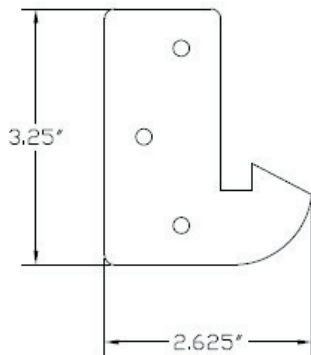

Oval Lever Latch

Stainless Steel & Aluminum

Material: Stainless Steel & Aluminum
Finishes Available: Satin Black powder coat
Set Includes: Mounting hardware

Dimensions:
 Plate: 3-1/4" square
 Handle: 4-3/4"l x 3/4"w x 3/4"d
 Latch-arm length: 3-11/6" from center of plate to end of arm. Arm extends 2.0625" from edge of plate.
 Strike: 3-1/4"h x 1-1/2"w x 3/16"thick
 Projection: 2-3/8"
Item#: Oval

360yardware
 life's too short for crummy hardware

www.360yardware.com
 Phone: 866.923.9273

Email: sales@360yardware.com

Description: Oval Contemporary Lever Latch

Material/Finish: Stainless Steel & Aluminum