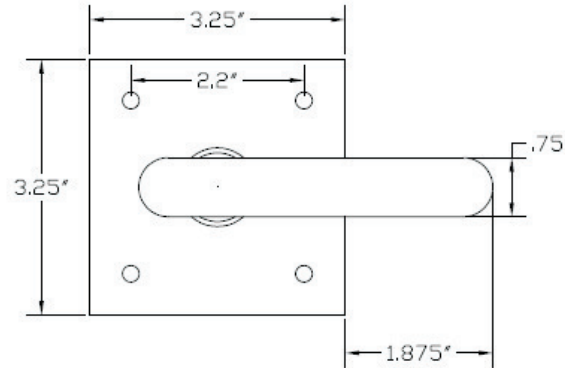

Oval Lever Latch

Stainless Steel & Aluminum

Material: Stainless Steel & Aluminum
Finishes Available: Satin Black powder coat
Set Includes: Mounting hardware

Dimensions:
 Plate: 3-1/4" square
 Handle: 4-3/4"l x 3/4"w x 3/4"d
 Latch-arm length: 3-11/6" from center of plate to end of arm. Arm extends 2.0625" from edge of plate.
 Strike: 3-1/4"h x 1-1/2"w x 3/16"thick
 Projection: 2-3/8"
Item#: Oval

360yardware
 life's too short for crummy hardware

www.360yardware.com
 Phone: 866.923.9273

Email: sales@360yardware.com

Description: Oval Contemporary Lever Latch

Material/Finish: Stainless Steel & Aluminum