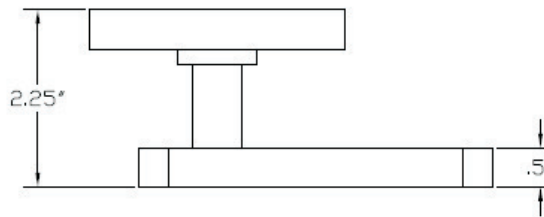

Oval Lever Latch

Stainless Steel & Aluminum

Material: Stainless Steel & Aluminum
Finishes Available: Satin Black powder coat
Set Includes: Mounting hardware

Dimensions:
 Plate: 3-1/4" square
 Handle: 4-3/4"l x 3/4"w x 3/4"d
 Latch-arm length: 3-11/6" from center of plate to end of arm. Arm extends 2.0625" from edge of plate.
 Strike: 3-1/4"h x 1-1/2"w x 3/16"thick
 Projection: 2-3/8"
Item#: Oval

360yardware
 life's too short for crummy hardware

www.360yardware.com
 Phone: 866.923.9273

Email: sales@360yardware.com

Description: Oval Contemporary Lever Latch

Material/Finish: Stainless Steel & Aluminum