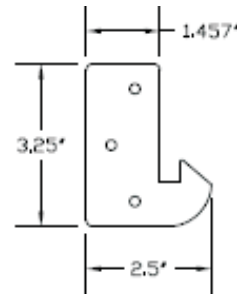

Alta Contemporary Latch

Material: 316 Stainless Steel
Mechanism: Spring-Loaded
Finishes Available: Brushed Finish
Backset: 2-3/8" or 2-3/4"
Set Includes: Mounting hardware

Dimensions:

Plate: 3-1/2"w x 4-1/2"h
 Handle: 4-3/4"l x 3/4"w x 3/4"d
 Latch-arm length: 3-1/2"
 Strike: 3-1/4"h x 1-1/2"w x 3/16"thick
 Projection: 2-3/8"

Fits gates: Up to 5-1/2" thick
Operable: From both sides
Suitable for: In-swinging, Out-swinging
Handing: Required
Lockable: With added deadbolt

Item#: Alta

360yardware
 life's too short for crummy hardware