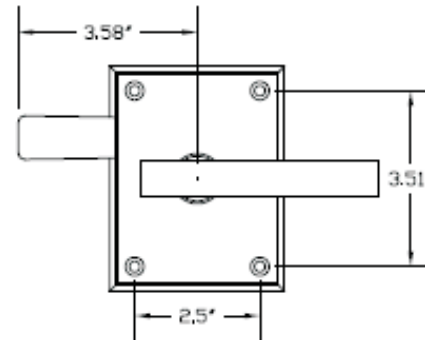

Alta Contemporary Latch

Material: 316 Stainless Steel
Mechanism: Spring-Loaded
Finishes Available: Brushed Finish
Backset: 2-3/8" or 2-3/4"
Set Includes: Mounting hardware

Dimensions:

Plate: 3-1/2"w x 4-1/2"h
 Handle: 4-3/4"l x 3/4"w x 3/4"d
 Latch-arm length: 3-1/2"
 Strike: 3-1/4"h x 1-1/2"w x 3/16"thick
 Projection: 2-3/8"

Fits gates: Up to 5-1/2" thick
Operable: From both sides
Suitable for: In-swinging, Out-swinging
Handing: Required
Lockable: With added deadbolt

Item#: Alta

360yardware
 life's too short for crummy hardware