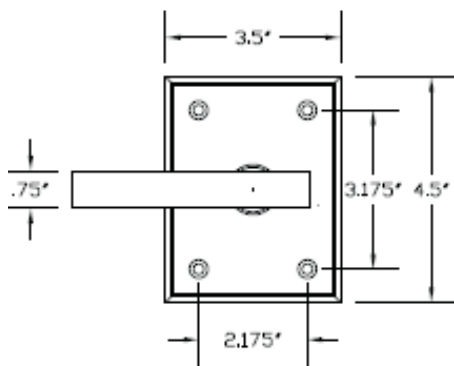

Alta Contemporary Latch

Material: 316 Stainless Steel
Mechanism: Spring-Loaded
Finishes Available: Brushed Finish
Backset: 2-3/8" or 2-3/4"
Set Includes: Mounting hardware

Dimensions:

Plate: 3-1/2"w x 4-1/2"h
 Handle: 4-3/4"l x 3/4"w x 3/4"d
 Latch-arm length: 3-1/2"
 Strike: 3-1/4"h x 1-1/2"w x 3/16"thick
 Projection: 2-3/8"

Fits gates: Up to 5-1/2" thick
Operable: From both sides
Suitable for: In-swinging, Out-swinging
Handing: Required
Lockable: With added deadbolt

Item#: Alta

360yardware
 life's too short for crummy hardware