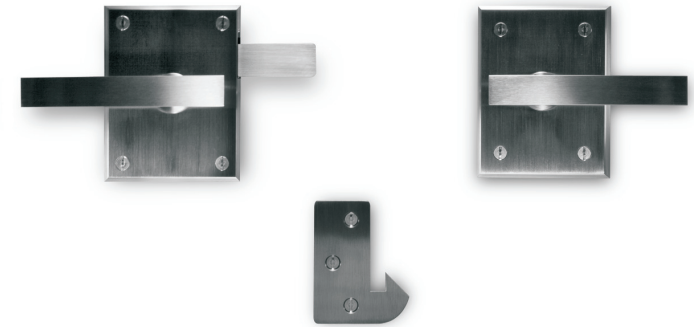

Alta Contemporary Latch

Material: 316 Stainless Steel
Mechanism: Spring-Loaded
Finishes Available: Brushed Finish
Backset: 2-3/8" or 2-3/4"
Set Includes: Mounting hardware

Dimensions:

Plate: 3-1/2"w x 4-1/2"h
 Handle: 4-3/4"l x 3/4"w x 3/4"d
 Latch-arm length: 3-1/2"
 Strike: 3-1/4"h x 1-1/2"w x 3/16"thick
 Projection: 2-3/8"

Fits gates: Up to 5-1/2" thick
Operable: From both sides
Suitable for: In-swinging, Out-swinging
Handing: Required
Lockable: With added deadbolt

Item#: Alta

360yardware
 life's too short for crummy hardware

www.360yardware.com
 Phone: 866.923.9273

Email: sales@360yardware.com

Description: Alta contemporary Gate Latch

Material/Finish: 316 Stainless Steel