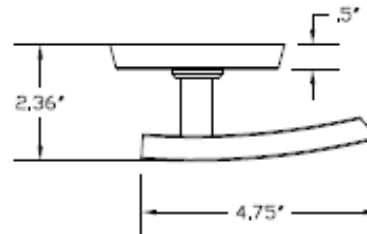

Alta Contemporary Latch

Material: 316 Stainless Steel
Mechanism: Spring-Loaded
Finishes Available: Brushed Finish
Backset: 2-3/8" or 2-3/4"
Set Includes: Mounting hardware

Dimensions:

Plate: 3-1/2"w x 4-1/2"h
 Handle: 4-3/4"l x 3/4"w x 3/4"d
 Latch-arm length: 3-1/2"
 Strike: 3-1/4"h x 1-1/2"w x 3/16"thick
 Projection: 2-3/8"

Fits gates: Up to 5-1/2" thick
Operable: From both sides
Suitable for: In-swinging, Out-swinging
Handing: Required
Lockable: With added deadbolt

Item#: Alta

360yardware
 life's too short for crummy hardware