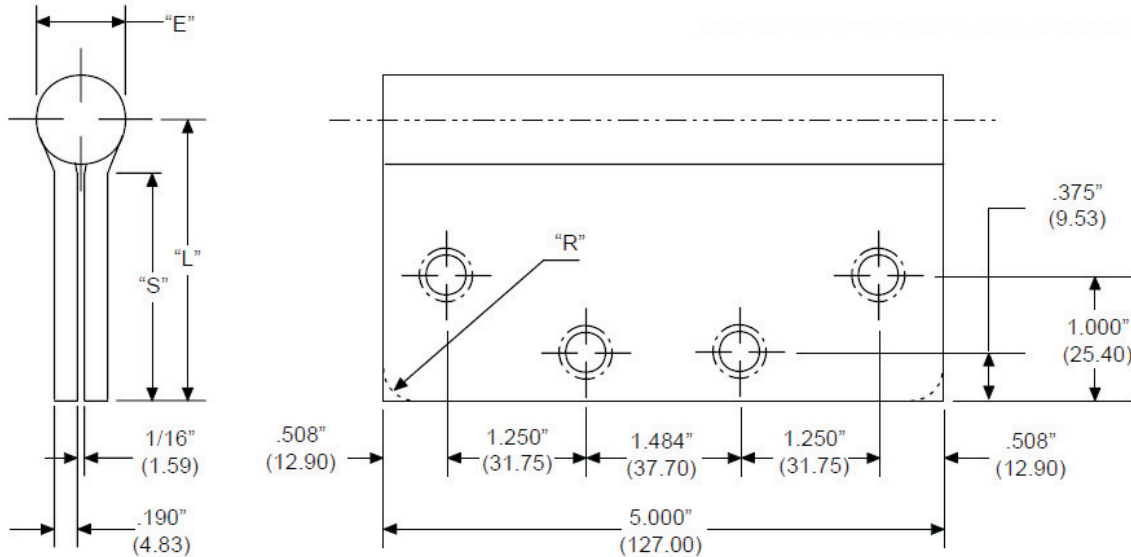

5" x 5" Ball-Bearing Hinge

Stainless Steel Commercial Grade

Material: 302/304 Stainless Steel
Finishes Available: Brushed Finish
Set Includes: Mounting hardware
Manufacturing: PBB
Sold As: Each

Dimensions:
 Leaf: 5" x 5" x .190"
 Barrel: .74" diameter
Item#: 4B51

Part Number			Gauge of Metal	"E" Outside Dia.	"L" Leaf Width	"S" Swage Line	"R" Corner Radius
Steel	Brass	Stainless					
4B81/4C81	4B21/4C21	4B51/4C51	.190"	.740"	2.50"	2.06"	Square, 1/4", 5/8"

360yardware

life's too short for crummy hardware

www.360yardware.com

Phone: 866.923.9273

Email: sales@360yardware.com

Description: 5" x 5" Heavy Duty Ball-Bearing Butt Hinge

Material/Finish: 302/304 Stainless Steel