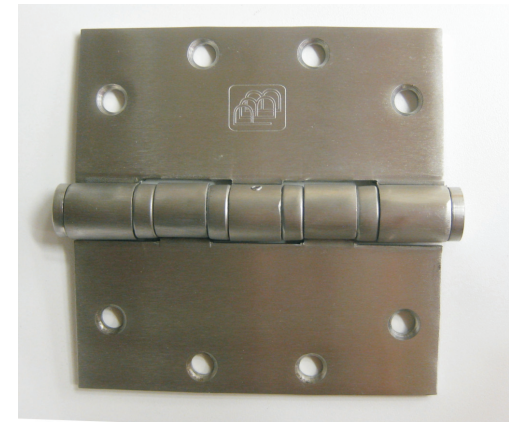

5" x 5" Ball-Bearing Hinge

Stainless Steel Commercial Grade

Material: 302/304 Stainless Steel
Finishes Available: Brushed Finish
Set Includes: Mounting hardware
Manufacturing: PBB
Sold As: Each

Dimensions:
 Leaf: 5" x 5" x .190"
 Barrel: .74" diameter
Item#: 4B51

Part Number			Gauge of Metal	"E" Outside Dia.	"L" Leaf Width	"S" Swage Line	"R" Corner Radius
Steel	Brass	Stainless					
4B81/4C81	4B21/4C21	4B51/4C51	.190"	.740"	2.50"	2.06"	Square, 1/4", 5/8"

360yardware

life's too short for crummy hardware

www.360yardware.com

Phone: 866.923.9273

Email: sales@360yardware.com

Description: 5" x 5" Heavy Duty Ball-Bearing Butt Hinge

Material/Finish: 302/304 Stainless Steel