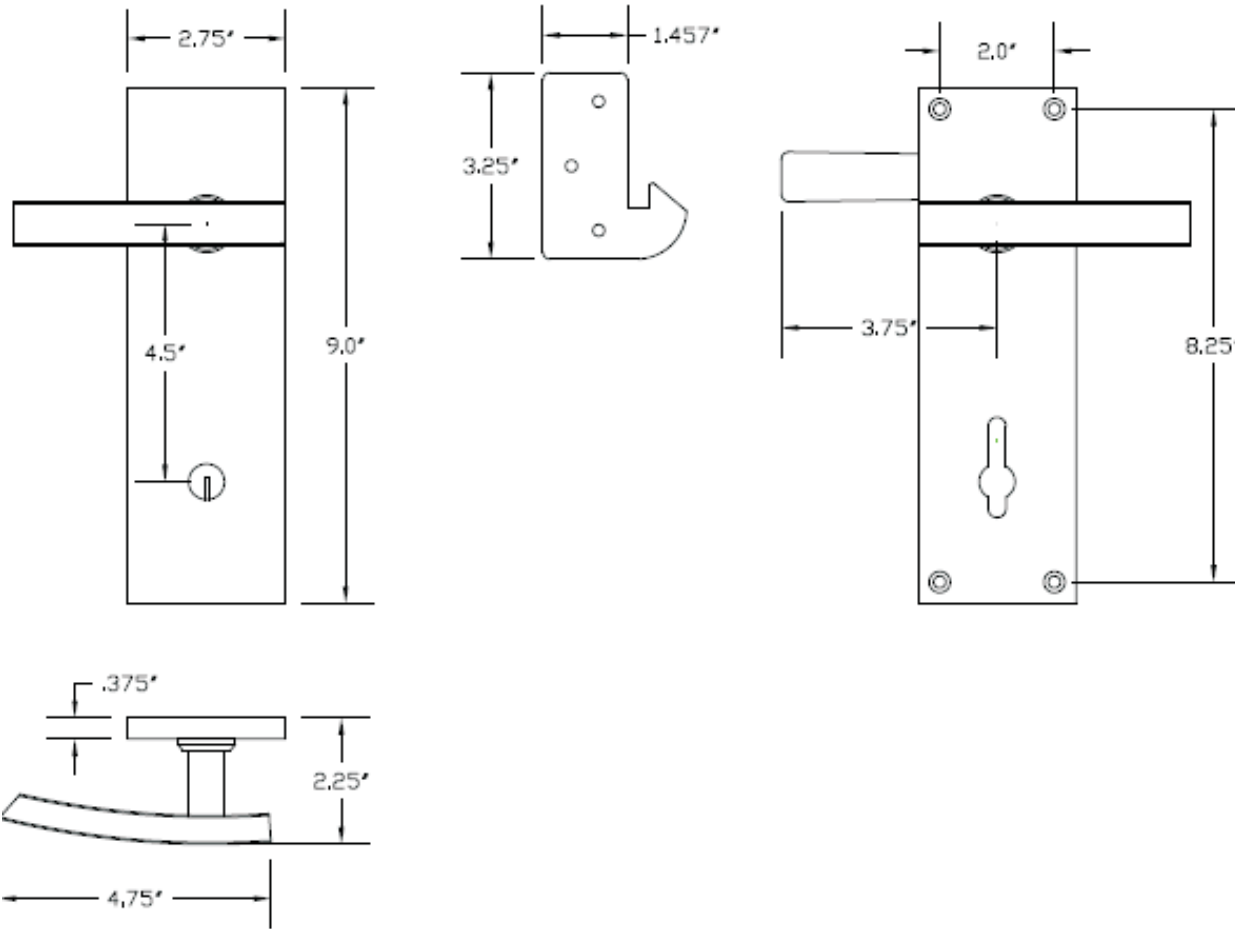

Leva Contemporary Latch with integrated deadbolt

Material: 316 Stainless Steel
Mechanism: Spring-Loaded Latch
Backset: 2-3/8" or 2-3/4"
Finishes Available: Brushed Finish
Set Includes: Mounting hardware

Dimensions:

Plate: 2-3/4"w x 9"h x 3/8"
 Handle: 4-3/4"l x 3/4"w x 3/4"d
 Latch-arm length: 4-1/8"
 Strike: 3-1/4"h x 1-1/2"w x 3/16"thick
 Projection: 2-1/4"

Fits gates: Up to 5-1/2" thick
Operable: From both sides
Suitable for: In-swinging, Out-swinging
Handing: Required
Lockable: With added deadbolt

Item#: Leva

360yardware
 life's too short for crummy hardware

www.360yardware.com
 Phone: 866.923.9273

Email: sales@360yardware.com

Description: Leva Contemporary Latch

Material/Finish: 316 Stainless Steel