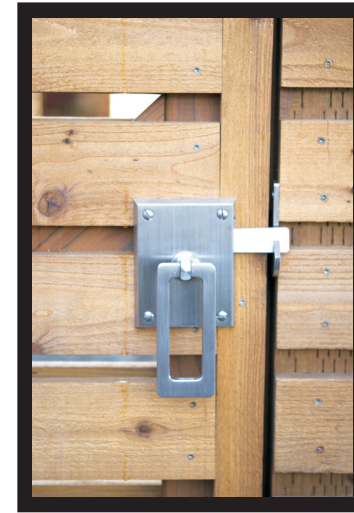

# Elise Modern Stainless Steel Ring Gate Latch

**Material:** 316 Stainless Steel  
**Finishes Available:** Brushed Finish  
**Set Includes:** Mounting hardware

#### Dimensions:

**Plate:** 3.5"w x 4.5"h x 1/2"th.

**Ring Handle:** 4-5/8"h x 2"w

**Latch-arm length:** 4-1/2" from center to end;  
 arm extends 2" past edge of plate.

**Strike:** 3-1/4"h x 1-1/2"w x 3/16"thick

**Projection:** 1"

**Item#:** Elise

**360yardware**  
 life's too short for crummy hardware

www.360yardware.com

Phone: 866.923.9273

Email: sales@360yardware.com

**Description:** Elise Modern Ring Latch

**Material/Finish:** 316 Stainless Steel