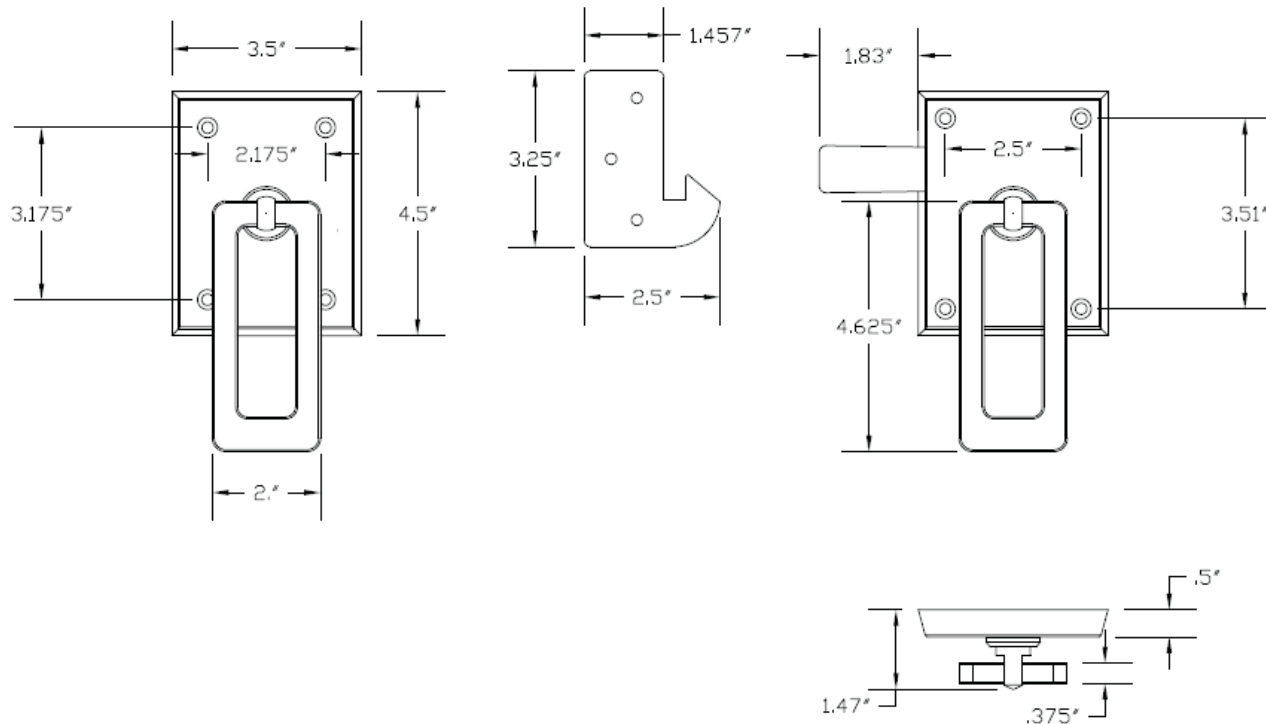

# Elise Modern Stainless Steel Ring Gate Latch

**Material:** 316 Stainless Steel  
**Finishes Available:** Brushed Finish  
**Set Includes:** Mounting hardware

#### Dimensions:

**Plate:** 3.5"w x 4.5"h x 1/2"th.

**Ring Handle:** 4-5/8"h x 2"w

**Latch-arm length:** 4-1/2" from center to end;  
 arm extends 2" past edge of plate.

**Strike:** 3-1/4"h x 1-1/2"w x 3/16"thick

**Projection:** 1"

**Item#:** Elise

**360yardware**  
 life's too short for crummy hardware

www.360yardware.com

Phone: 866.923.9273

Email: sales@360yardware.com

**Description:** Elise Modern Ring Latch

**Material/Finish:** 316 Stainless Steel