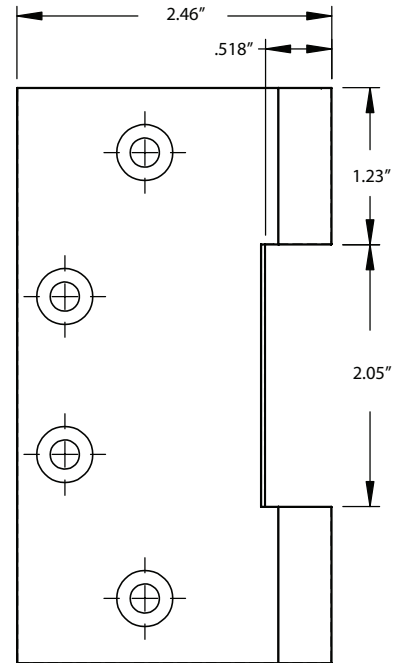

SQUARE BARREL SOLID BRASS HINGES - 4-1/2" X 4-1/2"

HINGES USES #12 FLAT HEAD SCREWS