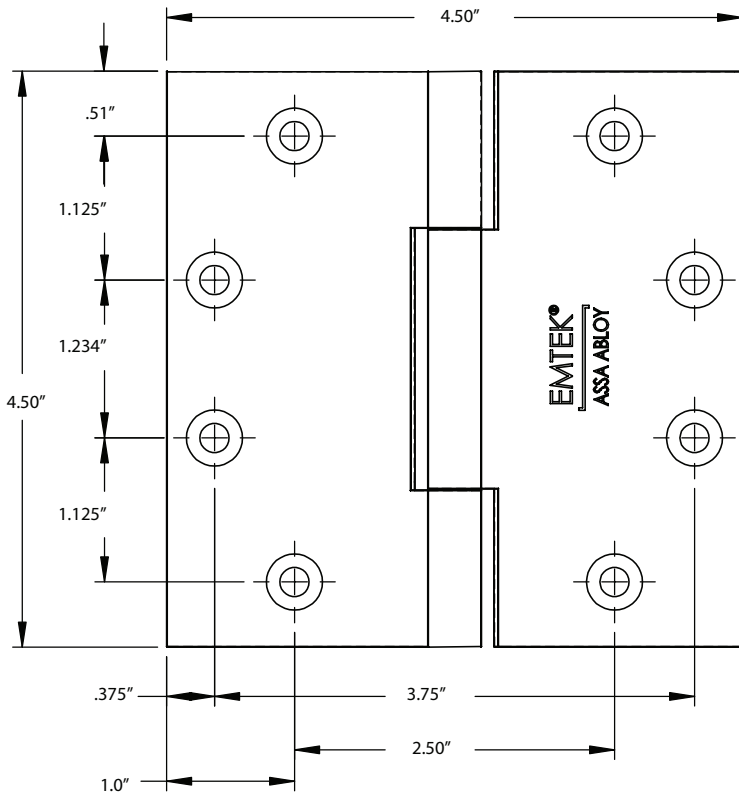

SQUARE BARREL SOLID BRASS HINGES - 4-1/2" X 4-1/2"

HINGES USES #12 FLAT HEAD SCREWS