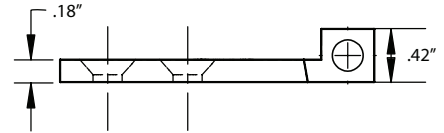

SQUARE BARREL SOLID BRASS HINGES - 4-1/2" X 4-1/2"

HINGES USES #12 FLAT HEAD SCREWS