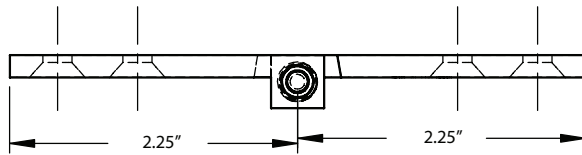

SQUARE BARREL SOLID BRASS HINGES - 4-1/2" X 4-1/2"

HINGES USES #12 FLAT HEAD SCREWS