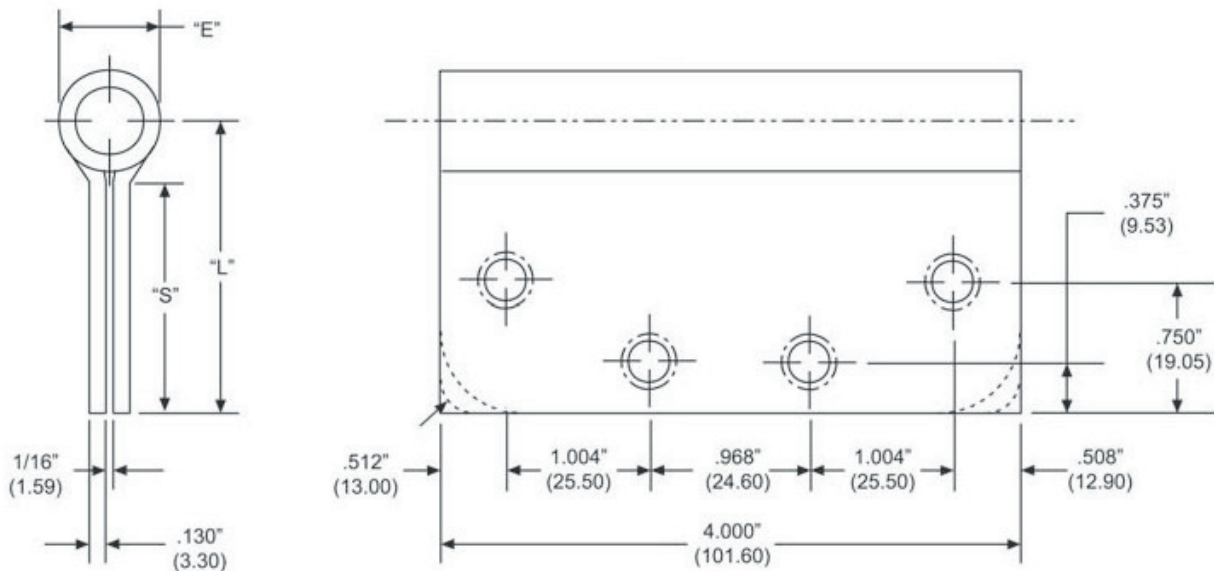

4" x 4" Self-Closing Hinge

Stainless Steel
Adjustable Spring Tension

Material: 304 Stainless Steel
Mechanism: Coiled Spring
Finishes Available: Brushed Finish
Set Includes: Mounting hardware
Sold As: Each

Dimensions:
Leaf: 4" x 1.54" x .130"
Barrel: .78" diameter

Item#: SP51-US32

360yardware

life's too short for crummy hardware

www.360yardware.com

Phone: 866.923.9273

Email: sales@360yardware.com

Description: 4" x 4" Self-Closing Hinge