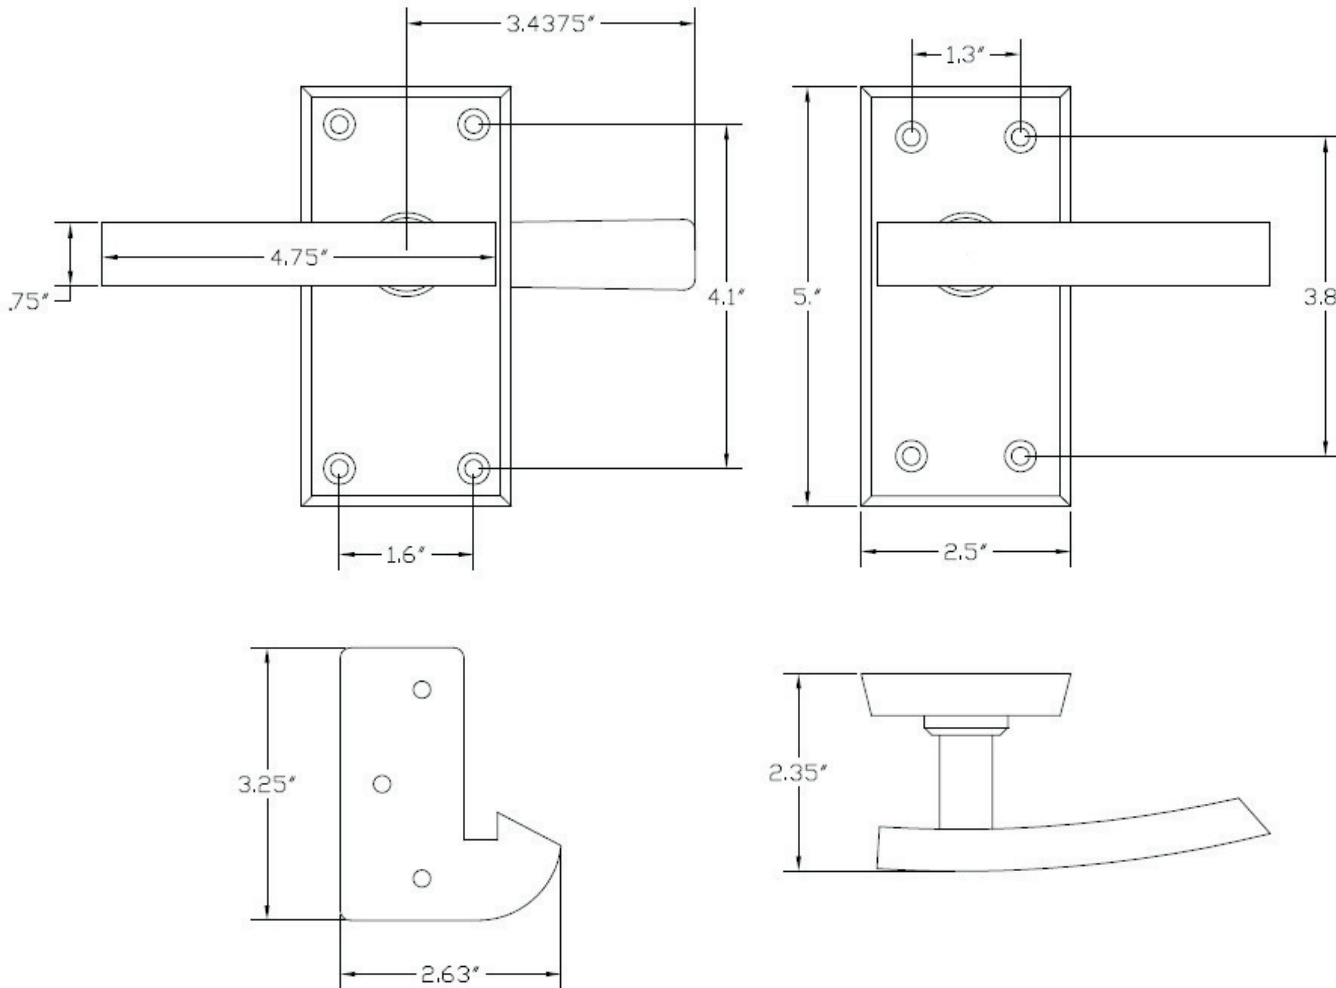

Nero Contemporary Stainless Steel & Aluminum Lever Latch

Material: Stainless Steel & Aluminum
Finishes Available: Satin Black powder coat
Set Includes: Mounting hardware

Dimensions:

Plate: 2-1/2"w x 5"h
 Handle: 4-3/4"l x 3/4"w x 3/4"d
 Latch-arm length: 3/-7/16"
 Strike: 3-1/4"h x 1-1/2"w x 3/16"thick
 Projection: 1"

Item#: Nero

360yardware
 life's too short for crummy hardware

www.360yardware.com
 Phone: 866.923.9273

Email: sales@360yardware.com

Description: Nero Contemporary Lever Latch

Material/Finish: Stainless Steel & Aluminum