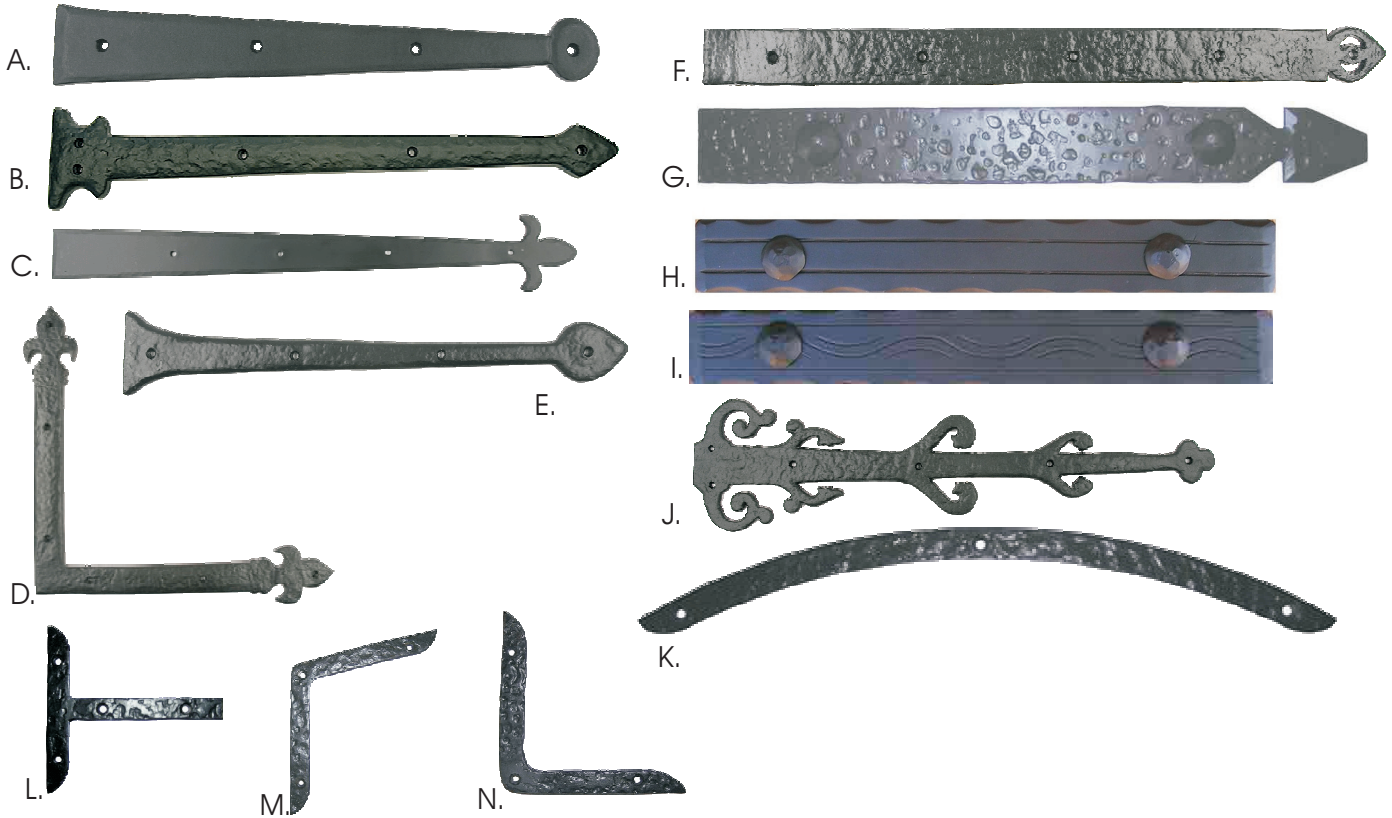

# Coordinating Accessories

Available in Black Finish

## Decorative HINGE FRONTS