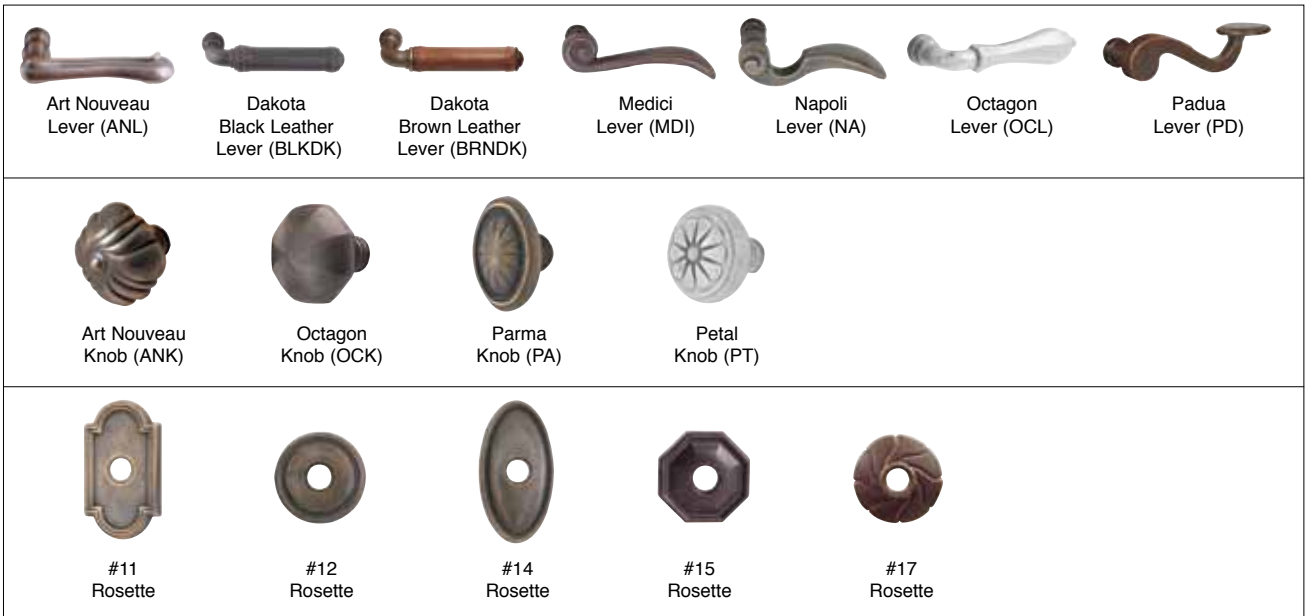

HINGES

Solid Brass Hinges	122 - 124
Ball & Steeple Sets for Brass Hinges	125
Steel Hinges	126 - 128
Spring Hinges	129
Ball & Steeple Sets for Steel Hinges	130

Replacement Parts	130 - 131
Product Index	132 - 133
Sample Order Form	134

KNOBBS, LEVERS, AND ROSETTE OPTIONS

Solid Brass

Brass Modern

Arts & Crafts Brass

KNOBS, LEVERS, AND ROSETTE OPTIONS

Crystal

Porcelain

Sandcast Bronze

Lost Wax Cast Bronze

KNOBBS, LEVERS, AND ROSETTE OPTIONS

Stainless Steel

Achilles Lever (AC)	Ajax Lever (AJ)	Athena Lever (AT)	Cologne Lever (CO)	Dresden Lever (DD)	Hercules Lever (HS)
Hermes Lever (HE)	Kiel Lever (KL)	Poseidon Lever (PO)	Stuttgart Lever (ST)		
Bronze Round Lever (BRR)	Ebony Round Lever (EBR)	Mahogany Round Lever (MAR)	Bronze Slotted Lever (BRS)	Ebony Slotted Lever (EBS)	Mahogany Slotted Lever (MAS)
Comet Lever (CT)	Meteor Lever (MT)	Aurora Dot Lever (AUD)	Aurora Fuse Lever (AUF)	Luna Dot Lever (LUD)	Luna Fuse Lever (LUF)
Octagon Knob (OK)	Round Knob (RNK)				
Beveled (01) Rosette	Disk (02) Rosette	Square (03) Rosette			