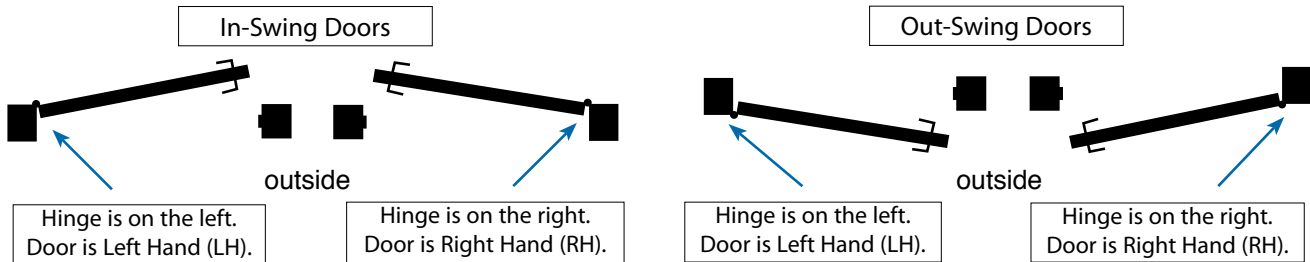

Small Brass Knob Passage & Dummy Sets

28° Latch Option

HANDING

Determining handing for door hardware is a different than determining handing for carpentry (ordering and hanging doors). If you follow the standard carpentry rules for handing door hardware, instead of following the diagram below, there is good chance you may end up with a lock that is handed incorrectly. Please refer to the diagram below and if you have any questions, call Customer Service at (800) 356-2741.

HANDING OF DOOR IS ALWAYS DETERMINED FROM THE OUTSIDE

Handing is required for all items **EXCEPT** for the followings:

- Leversets With Round Rosettes: Dummy Function
- Keyed Leversets With Sideplates: Dummy Function
- Entrysets With Inside Knob
- Knobsets: Any Function