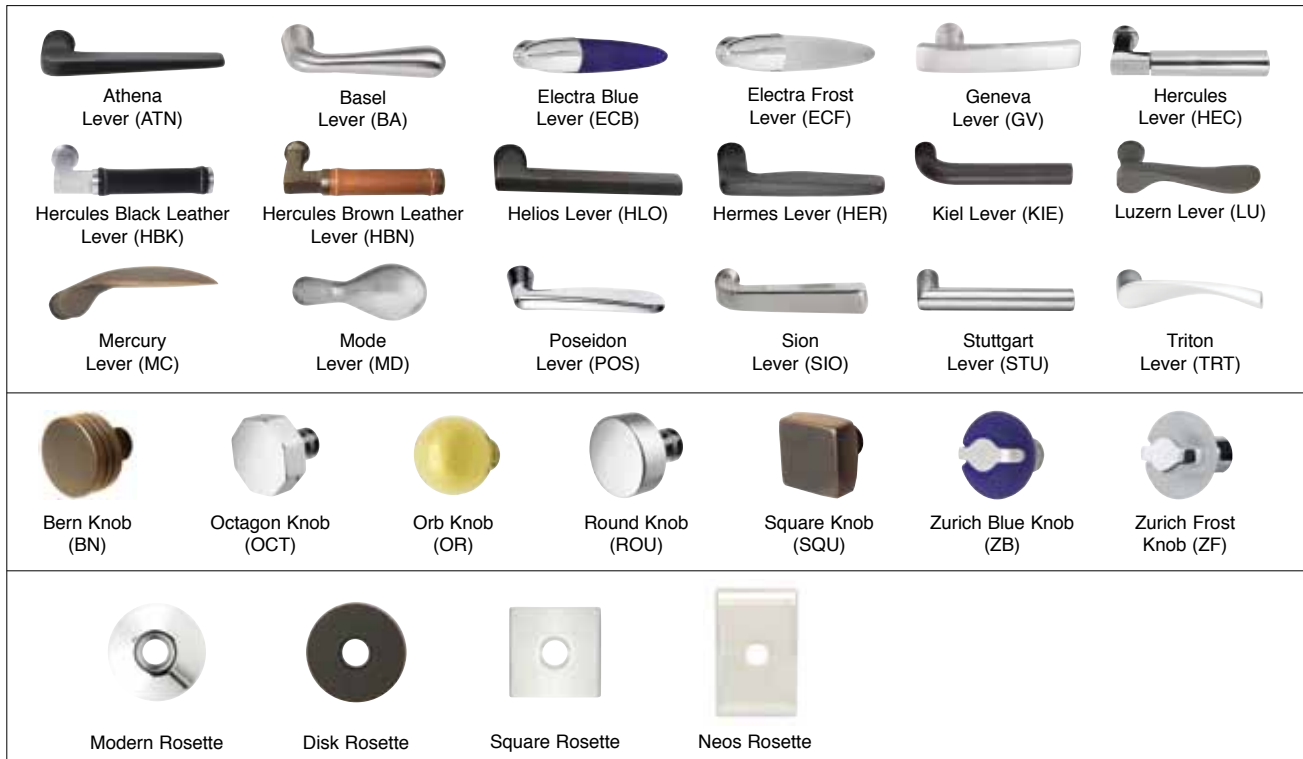

STAINLESS STEEL

Stainless Steel Handlesets & Sideplate Locksets	97
Stainless Steel Deadbolts & Tubular Leversets	98
Stainless Steel Cast Knob & Leversets	98 - 100
Stainless Steel Brighthandle Leversets	101

DOOR PULLS & ACCESSORIES

Door Pulls	102 - 107
Accessories	
Pocket Door Locks, Screen Door Locks	108
Door Stops, Wall Bumpers, Flush Pulls	109 - 110
Surface Bolts, Casement Latches, Patio Bolts	111 - 113
House Numbers & Direction Letters	114 - 115
Door Bell Plates & Buttons	116 - 117
Switch Plates, Door Knockers, Mail Slot, Door Viewer	118 - 121

HINGES

Solid Brass Hinges	122 - 124
Ball & Steeple Sets for Brass Hinges	125
Steel Hinges	126 - 128
Spring Hinges	129
Ball & Steeple Sets for Steel Hinges	130

Replacement Parts	130 - 131
Product Index	132 - 133
Sample Order Form	134

KNOBBS, LEVERS, AND ROSETTE OPTIONS

Solid Brass

Brass Modern

Arts & Crafts Brass

KNOBS, LEVERS, AND ROSETTE OPTIONS

Crystal

Porcelain

Sandcast Bronze