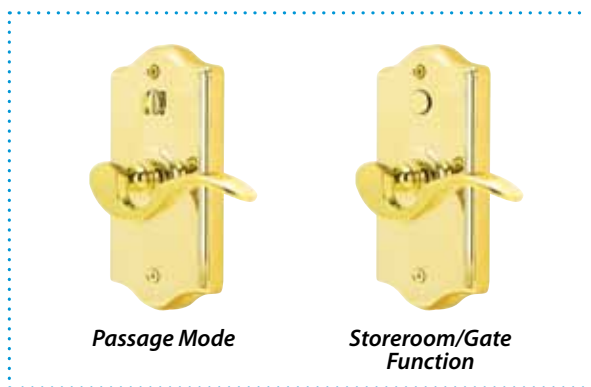

Standard latch is for 2 3/8" backset. Specify 2 3/4" backset if required. Complete Set Includes Latch and Strike Plate.

Brass Keypad
with Cortina Lever

Modern Brass Keypad
with Helios Lever

Sandcast Bronze Keypad
with Durango Lever

Brass Keypad Leverset To order Adaptor for thin door (1- 3/8"), add product code **KEYLVREXT** and list price **\$14**.

Description	Product Code	Knob or Lever Style for Inside Trim	Finish	List Price
Brass Keypad Leverset	E2000	See Page 4 for Brass Lever Options.	Oil Rubbed Bronze (US10B) Satin Nickel (US15) PVD-Lifetime	\$190.00
Brass Keypad Leverset with Storeroom/Gate Function	E2200		\$190.00	

Modern Brass Keypad Leverset To order Adaptor for thin door (1- 3/8"), add product code **KEYLVREXT** and list price **\$14**.

Description	Product Code	Knob or Lever Style for Inside Trim	Finish	List Price
Modern Brass Keypad Leverset	E2020	See Page 4 for Brass Lever Options.	Oil Rubbed Bronze (US10B) Satin Nickel (US15) Flat Black (US19) Polished Chrome (US26)	\$200.00
Modern Brass Keypad Leverset with Storeroom/Gate Function	E2220		\$200.00	

Sandcast Bronze Keypad Leverset Adaptor **NOT** available.

Description	Product Code	Knob or Lever Style for Inside Trim	Finish	List Price
Sandcast Bronze Keypad Leverset	E2001	See Page 5 for Brass Lever Options.	Deep Burgundy (DB) Flat Black (FB) Medium Bronze (MB) Silver Patina (SP)	\$210.00
Sandcast Bronze Keypad Leverset with Storeroom/Gate Function	E2201		\$210.00	