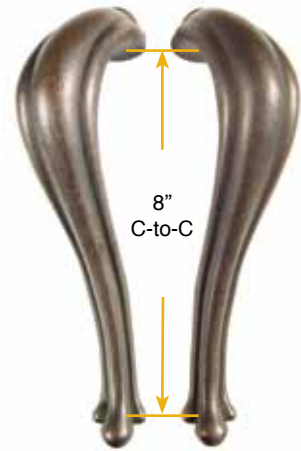

**Knoxville Push Plate**

**Knoxville Pull Plate (Plate Only)**  
 drilled to accept 8" pull

**Combination of 8" Pull and 3" x 12" Pull Plate**

• 3"W x 12"H  
 • Supplied with 4 Wood Screws  
 • Pull Plates and Pulls Must Be Ordered Separately

# WROUGHT STEEL 8", 18", 24" PULLS - DOOR PULLS

**18" San Carlos Pull**  
Supplied with #10 Wood Screws

**24" San Carlos Pull**  
Supplied with #10 Wood Screws

- Drilled and Tapped with 1/4"-20 Thread  
Supplied with:
- both 1/4"-20 Screws and #10-32 Screws
  - Adapter for #10-32 Thread
  - 2 Threaded Washers
  - 2 Decorative Caps
  - Two 2" #10-32 Machine Screws

# DOOR PULLS - LOST WAX CAST BRONZE 8" PULLS & PUSH PLATES

**Twist Pull**

**Column Pull**

**Palermo Pull**

**Recoleta Pull**

**Art Nouveau Pulls**  
Left Hand    Right Hand

- Supplied with:
- both ¼"-20" and #10-32 Machine Screws
  - 2 Threaded Washers
  - 2 Decorative Caps
  - Two 2" #10-32 Machine Screws

**Petal Pull Plate    Petal Push Plate**

- 3"W x 12"H
- Supplied with 4 Wood Screws
- Pull Plates and Pulls Must Be Ordered Separately