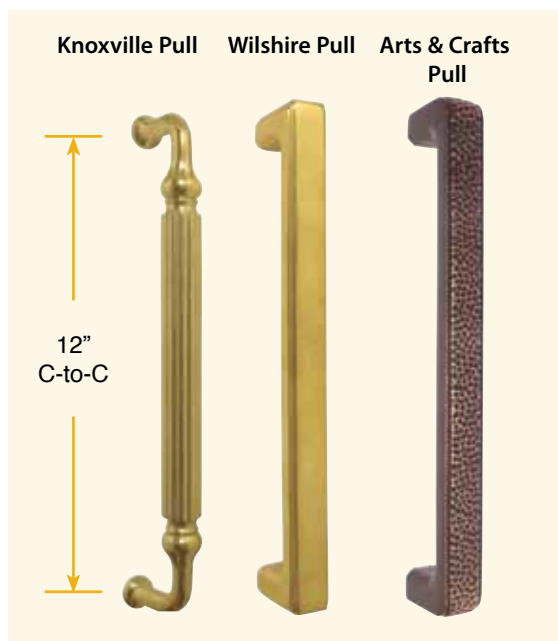

CAST BRASS 12", 18", 24" PULLS - DOOR PULLS

1. Drilled and Tapped with 1/4"-20 Thread
   Supplied with:
2. both 1/4"-20 Screws and #10-32 Screws
   - Adapter for #10-32 Thread
   - 2 Threaded Washers
   - 2 Decorative Caps
   - Two 2" #10-32 Machine Screws

Supplied with #10 Wood Screws

Cast Brass 12" Pulls

Description	Product Code	Finish	List Price
Knoxville 12" Pull	86177	French Antique (US7) Oil Rubbed Bronze (US10B) Satin Nickel (US15)	$110.00
Wilshire 12" Pull	86178	Pewter (US15A) Polished Chrome (US26) PVD-Lifetime	$110.00
Arts & Crafts 12" Pull	86179	Oil Rubbed Bronze (US10B) Satin Nickel (US15) Flat Black (US19) PVD-Lifetime	$110.00

Cast Brass 18" & 24" Pulls

Description	Product Code	Finish	List Price
Rope 18" Pull	86064	Polished Brass (US3) Oil Rubbed Bronze (US10B) Pewter (US15A)	$188.00
Spindle 18" Pull	86065		$188.00
Scroll 18" Pull	86066		$188.00
Rope 24" Pull	86083	Polished Brass (US3) Oil Rubbed Bronze (US10B) Pewter (US15A)	$212.00