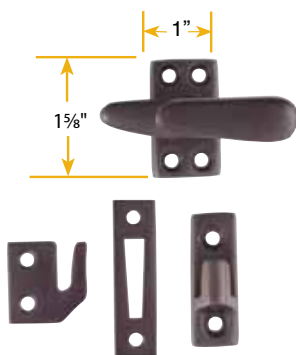

Casement Latch
Standard Size

Casement Latch Standard Size with 3 Strikes & Screws

Product Code	Finish	List Price
8703	Polished Brass (US3) French Antique (US7) Oil Rubbed Bronze (US10B) Satin Nickel (US15) Pewter (US15A) Polished Chrome (US26)	$18.00

>> Strikes & Screws are **NOT** sold separately.