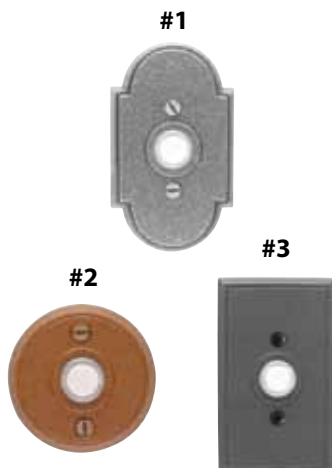

Wrought Steel Doorbell with Plates & Buttons

Description	Product Code	Finish	List Price
Doorbell Button with #1 Rosette	2431	Flat Black (FB) Rust (R) Satin Steel	$30.00
Doorbell Button with #2 Rosette	2432		$30.00
Doorbell Button with #3 Rosette	2433		$30.00

>> Supplied with Matching Screws & Lighted Button.