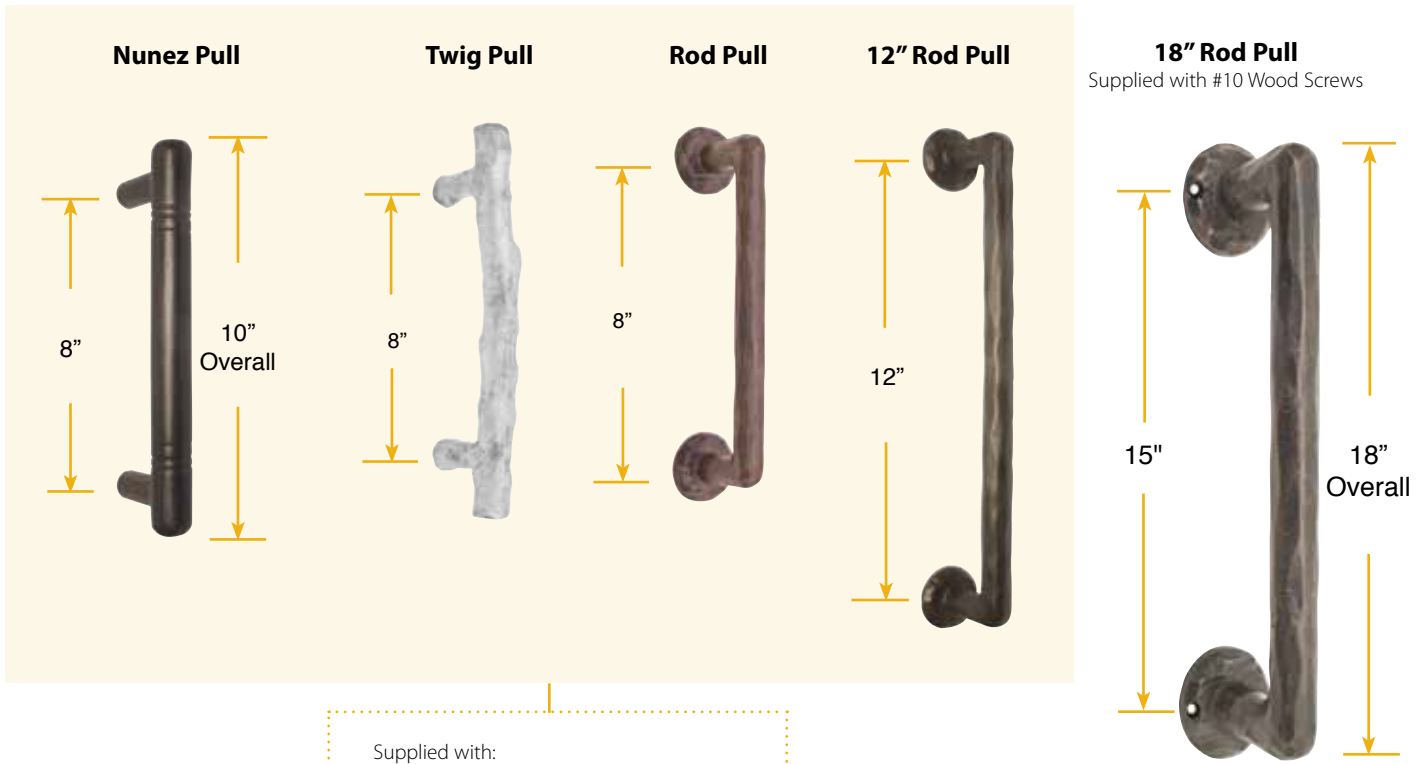

DOOR PULLS - SANDCAST BRONZE 8", 12", 18" PULLS

Supplied with:

- both ¼"-20" and #10-32 Machine Screws
- 2 Threaded Washers
- 2 Decorative Caps
- Two 2" #10-32 Machine Screws

Sandcast Bronze 8", 12", and 18" Pulls

Description	Product Code	Finish	List Price
Nunez Bronze 8" Pull	86160	Deep Burgundy (DB) Flat Black (FB) Medium Bronze (MB) Silver Patina (SP)	$100.00
Twig Bronze 8" Pull	86090		$100.00
Rod Bronze 8" Pull	86088		$100.00
Rod Bronze 12" Pull	86068	Deep Burgundy (DB) Flat Black (FB) Medium Bronze (MB) Silver Patina (SP)	$122.00
Rod Bronze 18" Pull	86089	Deep Burgundy (DB) Flat Black (FB) Medium Bronze (MB) Silver Patina (SP)	$192.00