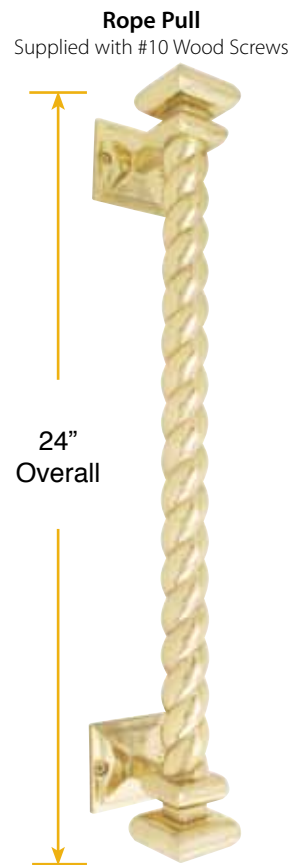

# DOOR PULLS - BRASS 8" PULLS & PUSH PLATES

Drilled and Tapped with 1/4"-20 Thread  
 Supplied with:

- both 1/4"-20 Screws and #10-32 Screws
- Adapter for #10-32 Thread
- 2 Threaded Washers
- 2 Decorative Caps
- Two 2" #10-32 Machine Screws

**Knoxville Push Plate**

**Knoxville Pull Plate (Plate Only)**  
 drilled to accept 8" pull

**Combination of 8" Pull and 3" x 12" Pull Plate**

• 3"W x 12"H  
 • Supplied with 4 Wood Screws  
 • Pull Plates and Pulls Must Be Ordered Separately

## Knoxville Push and Pull Plates

Description	Product Code	Finish	List Price
Knoxville Push Plate	86081	French Antique (US7) Oil Rubbed Bronze (US10B) Satin Nickel (US15)	<b>\$62.00</b> <i>(Plate Only)</i>
Knoxville Pull Plate	86082	Pewter (US15A) Polished Chrome (US26) PVD-Lifetime	

# CAST BRASS 12", 18", 24" PULLS - DOOR PULLS

- Drilled and Tapped with 1/4"-20 Thread  
Supplied with:
- both 1/4"-20 Screws and #10-32 Screws
  - Adapter for #10-32 Thread
  - 2 Threaded Washers
  - 2 Decorative Caps
  - Two 2" #10-32 Machine Screws