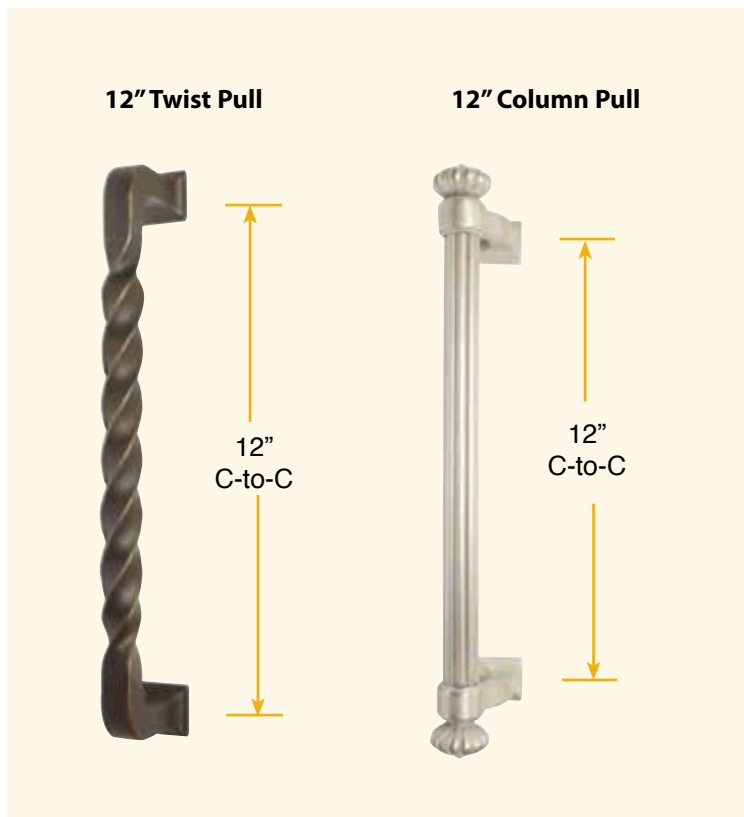

LOST WAX CAST BRONZE 12", 18", 24" PULLS - DOOR PULLS