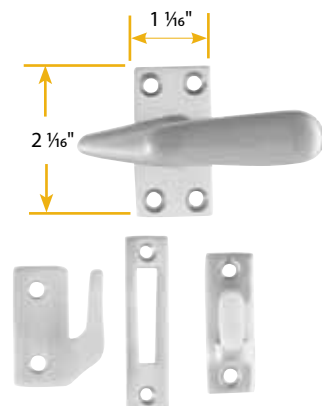

## Flush Bolts *with Strikes & Screws*

Description	Product Code	Finish	List Price
6" Brass Flush Bolt with Square Corners	8501	Polished Brass (US3) French Antique (US7) Oil Rubbed Bronze (US10B) Satin Nickel (US15) Pewter (US15A) Polished Chrome (US26)	<b>\$12.00</b>
6" Brass Flush Bolt with 5/8" Radius Corners	8502		<b>\$12.00</b>
12" Brass Flush Bolt with Square Corners	8503	Polished Brass (US3) French Antique (US7) Oil Rubbed Bronze (US10B) Satin Nickel (US15)	<b>\$22.00</b>
12" Brass Flush Bolt with 5/8" Radius Corners	8504	Pewter (US15A) Polished Chrome (US26)	<b>\$22.00</b>

>> *Strikes & Screws are NOT sold separately.*

**Casement Latch**  
Standard Size

**Casement Latch Standard Size** with 3 Strikes & Screws

Product Code	Finish	List Price
8703	Polished Brass (US3) French Antique (US7) Oil Rubbed Bronze (US10B) Satin Nickel (US15) Pewter (US15A) Polished Chrome (US26)	<b>\$18.00</b>

>> Strikes & Screws are **NOT** sold separately.

**Casement Latch**  
Large Size

**Casement Latch Large Size** with 3 Strikes & Screws

Product Code	Finish	List Price
8713	Polished Brass (US3) French Antique (US7) Oil Rubbed Bronze (US10B) Satin Nickel (US15) Pewter (US15A) Polished Chrome (US26)	<b>\$26.00</b>