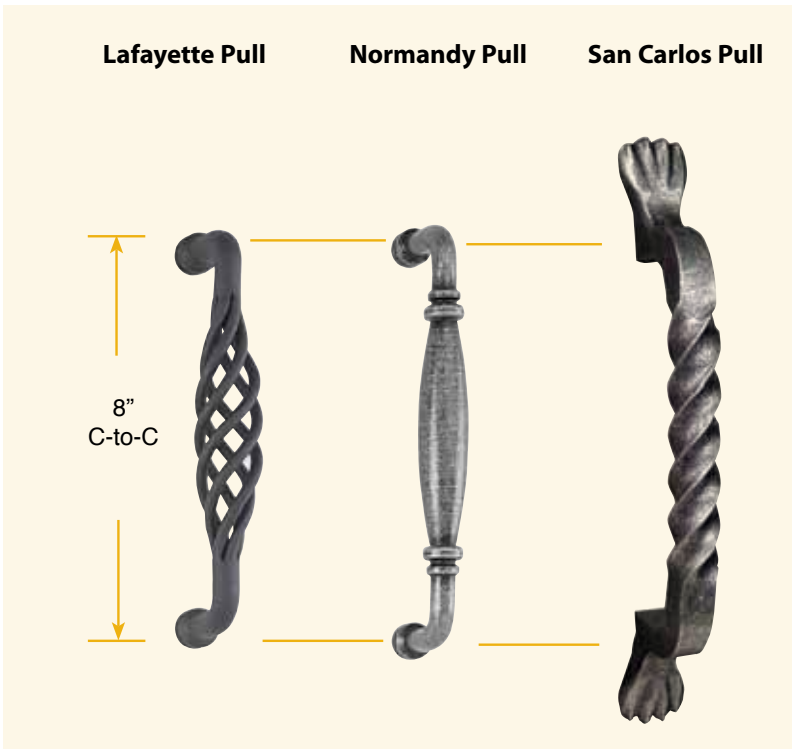

## Cast Brass 18" & 24" Pulls

Description	Product Code	Finish	List Price
Rope 18" Pull	86064	Polished Brass (US3) Oil Rubbed Bronze (US10B) Pewter (US15A)	<b>\$188.00</b>
Spindle 18" Pull	86065		<b>\$188.00</b>
Scroll 18" Pull	86066		<b>\$188.00</b>
Rope 24" Pull	86083	Polished Brass (US3) Oil Rubbed Bronze (US10B) Pewter (US15A)	<b>\$212.00</b>

# DOOR PULLS - SANDCAST BRONZE 8", 12", 18" PULLS

Supplied with:

- both ¼"-20" and #10-32 Machine Screws
- 2 Threaded Washers
- 2 Decorative Caps
- Two 2" #10-32 Machine Screws

## Sandcast Bronze 8", 12", and 18" Pulls

Description	Product Code	Finish	List Price
Nunez Bronze 8" Pull	86160	Deep Burgundy (DB) Flat Black (FB) Medium Bronze (MB) Silver Patina (SP)	<b>\$100.00</b>
Twig Bronze 8" Pull	86090		<b>\$100.00</b>
Rod Bronze 8" Pull	86088		<b>\$100.00</b>
Rod Bronze 12" Pull	86068	Deep Burgundy (DB) Flat Black (FB) Medium Bronze (MB) Silver Patina (SP)	<b>\$122.00</b>
Rod Bronze 18" Pull	86089	Deep Burgundy (DB) Flat Black (FB) Medium Bronze (MB) Silver Patina (SP)	<b>\$192.00</b>

# WROUGHT STEEL 8", 18", 24" PULLS - DOOR PULLS

**18" San Carlos Pull**  
Supplied with #10 Wood Screws

**24" San Carlos Pull**  
Supplied with #10 Wood Screws

- Drilled and Tapped with 1/4"-20 Thread  
Supplied with:
- both 1/4"-20 Screws and #10-32 Screws
  - Adapter for #10-32 Thread
  - 2 Threaded Washers
  - 2 Decorative Caps
  - Two 2" #10-32 Machine Screws