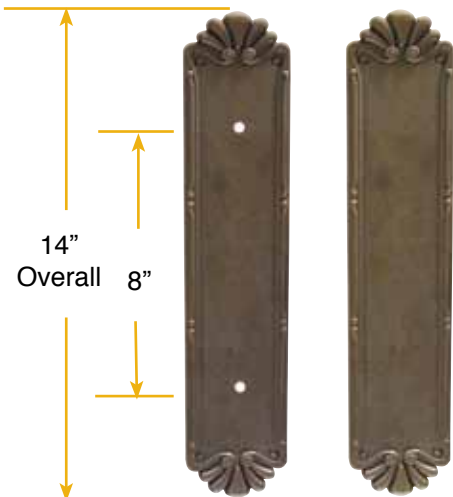

**Petal Pull Plate    Petal Push Plate**

- 3"W x 12"H
- Supplied with 4 Wood Screws
- Pull Plates and Pulls Must Be Ordered Separately