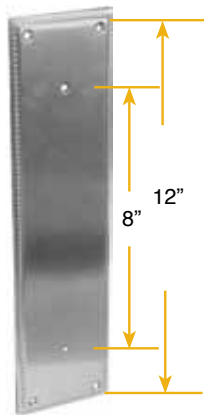

# DOOR PULLS - BRASS 8" PULLS & PUSH PLATES

Drilled and Tapped with 1/4"-20 Thread  
 Supplied with:

- both 1/4"-20 Screws and #10-32 Screws
- Adapter for #10-32 Thread
- 2 Threaded Washers
- 2 Decorative Caps
- Two 2" #10-32 Machine Screws

**Knoxville Push Plate**

**Knoxville Pull Plate (Plate Only)**  
 drilled to accept 8" pull

**Combination of 8" Pull and 3" x 12" Pull Plate**

• 3"W x 12"H  
 • Supplied with 4 Wood Screws  
 • Pull Plates and Pulls Must Be Ordered Separately