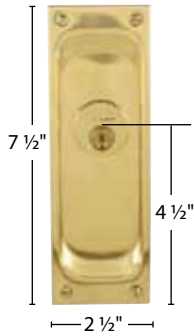

Keyed
Door Mortise Lock