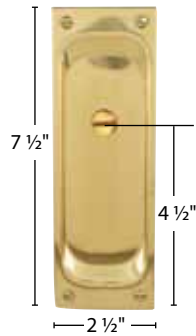

Privacy
Door Mortise Lock