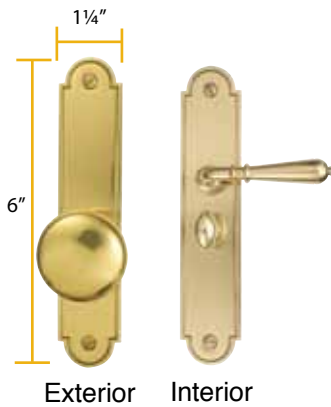

Screen Door Locks - Arch Style

Description	Product Code	Finish	List Price
Brass Screen Door Lock	2290	Oil Rubbed Bronze (US10B) Satin Nickel (US15) PVD-Lifetime	$110.00
Bronze Screen Door Lock	2290	Medium Bronze (MB) Silver Patina (SP)	$110.00