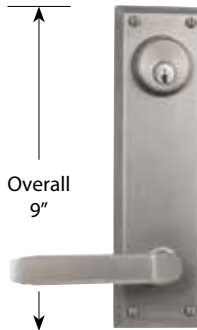

Quincy 5 1/2" Center to Center Keyed Style Complete Lockset

Description	Product Code	Knob or Lever Style for Inside Trim	Finish	List Price
Passage/Single Keyed	8980	<i>See Page 4 For Brass Knob & Lever Options.</i>	Polished Brass (US3) French Antique (US7)	$142.00
Passage/Double Keyed	8981		Oil Rubbed Bronze (US10B) Satin Nickel (US15)	$142.00
Dummy Pair	8985		Pewter (US15A) Flat Black (US19) Polished Chrome (US26)	$142.00

- Milano Lever with Keyed Quincy Plate
- Two Standard 2 1/8" Door Preps, Center to Center Hole Spacing 5 1/2"
- Schlage C Keyway

Interconnect Device Not Available for Double Cylinder

Available for 5 1/2" C-to-C Keyed Quincy Plate	Product Code: 443	List Price: $54.00

Handing Required if Lever Used on Inside or if Interconnect Device is Specified. Standard latch is for 2 3/8" backset. Specify 2 3/4" backset if required. To order 28° Latch with any Sideplate, add product code **Latch28** and list price **$10**.