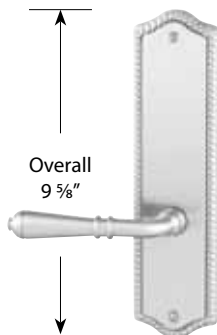

Handing Required if Lever Used on Inside or if Interconnect Device is Specified. Standard latch is for 2 3/8" backset. Specify 2 3/4" backset if required. To order 28° Latch with any Sideplate, add product code **Latch28** and list price **\$10**.

- Rope Knob with Non-Keyed Rope Plate
- Standard 2 1/8" Door Prep

Rope 3 5/8" Center to Center Keyed Style Complete Lockset

Overall
7 1/2"

Description	Product Code	Knob or Lever Style for Inside Trim	Finish	List Price
Passage/Single Keyed	7090	<i>See Page 4 For Brass Knob & Lever Options.</i>	Polished Brass (US3) French Antique (US7)	\$142.00
Passage/Double Keyed	7091		Oil Rubbed Bronze (US10B) Satin Nickel (US15)	\$142.00
Dummy Pair	7095		\$142.00	

- Rope Lever with Keyed Rope Plate
- Two Standard 2 1/8" Door Preps, Center to Center Hole Spacing 3 3/8"
- Schlage C Keyway

Rope Non-Keyed Style Complete Latchset

Overall
9 5/8"

Description	Product Code	Knob or Lever Style for Inside Trim	Finish	List Price
Passage	7710	<i>See Page 4 For Brass Knob & Lever Options.</i>	Polished Brass (US3) French Antique (US7)	\$128.00
Privacy	7810		Oil Rubbed Bronze (US10B) Satin Nickel (US15)	\$128.00
Dummy Pair	7850		\$128.00	