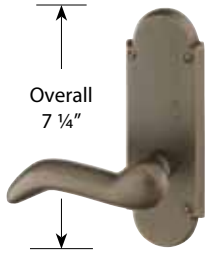

#5 Style Non-Keyed *Complete Latchset*

Description	Product Code	Knob or Lever Style for Inside Trim	Finish	List Price
Passage	7107	<i>See Page 5 For Sandcast Bronze Knob & Lever Options.</i>	Deep Burgundy (DB) Flat Black (FB) Medium Bronze (MB) Silver Patina (SP)	$140.00
Privacy	7207			$140.00
Dummy Pair	7057			$140.00

- Cody Lever with Non-Keyed #5 Sandcast Bronze Plate
- Standard 2 1/8" Door Prep