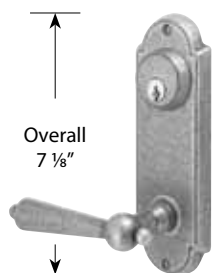

#5 Style 3 5/8" Center to Center Keyed Complete Lockset

Description	Product Code	Knob or Lever Style for Inside Trim	Finish	List Price
Passage/Single Keyed	7010	<i>See Page 6 For Wrought Steel Knob & Lever Options.</i>	Flat Black (FB) Satin Steel Rust (R)	$142.00
Passage/Double Keyed	7011			$142.00
Dummy Pair	7015			$142.00

- Harrisburg Lever with Keyed #5 Wrought Steel Plate
- Two Standard 2 1/8" Door Preps, Center to Center Hole Spacing 3 5/8"
- Schlage C Keyway

SIDEPLATES

Handing Required if Lever Used on Inside or if Interconnect Device is Specified. Standard latch is for 2 3/8" backset. Specify 2 3/4" backset if required. To order 28° Latch with any Sideplate, add product code **Latch28** and list price **$10**.