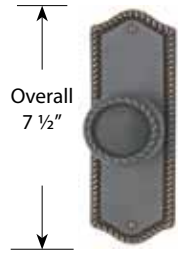

Rope Non-Keyed Style Complete Latchset

Overall
7 1/2"

Description	Product Code	Knob or Lever Style for Inside Trim	Finish	List Price
Passage	7109	<i>See Page 4 For Brass Knob & Lever Options.</i>	Polished Brass (US3) French Antique (US7)	$128.00
Privacy	7209		Oil Rubbed Bronze (US10B) Satin Nickel (US15)	$128.00
Dummy Pair	7059		$128.00	

- Rope Knob with Non-Keyed Rope Plate
- Standard 2 1/8" Door Prep