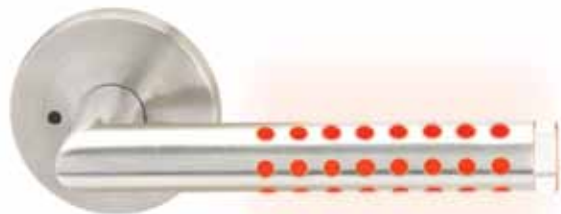

Mahogany Round

Ebony Round

Ebony Slotted

Mahogany Slotted

Natural Wood Inlays Leversets

Description	Product Code	Rosette Style	Lever Style	Inlay Pattern	List Price
Passage Set	S100	Beveled (01)	Athena Lever (AT)	Ebony Round (EBR)	\$170.00
Privacy Set	S200	Disk (02)		Ebony Slotted (EBS)	\$170.00
Dummy, Pair	S300	Square (03)		Mahogany Round (MAR)	\$170.00
				Mahogany Slotted (MAS)	

Bronze Round

Bronze Slotted

Natural Bronze Inlays Leversets

Description	Product Code	Rosette Style	Lever Style	Inlay Pattern	List Price
Passage Set	S100	Beveled (01)	Athena Lever (AT)	Bronze Round (BRR)	\$180.00
Privacy Set	S200	Disk (02)		Bronze Slotted (BRS)	\$180.00
Dummy, Pair	S300	Square (03)			\$180.00

Handing Required for Leversets. Standard latch is for 2³/₈" backset. Specify 2³/₄" backset if required. Complete Set Includes Latch and Strike Plate.

Aurora Dot Lever

Luna Dot Lever

— Outside Trim —

Aurora Fuse Lever