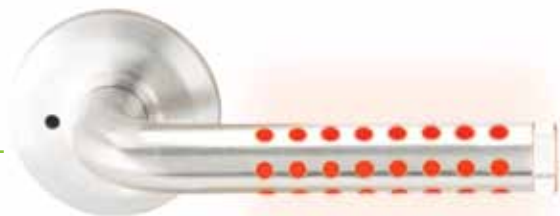

Mahogany Round

Ebony Round

Ebony Slotted

Mahogany Slotted

Natural Wood Inlays Leversets

Description	Product Code	Rosette Style	Lever Style	Inlay Pattern	List Price
Passage Set	S100	Beveled (01)	Athena Lever (AT)	Ebony Round (EBR)	\$170.00
Privacy Set	S200	Disk (02)		Ebony Slotted (EBS)	\$170.00
Dummy, Pair	S300	Square (03)		Mahogany Round (MAR)	\$170.00
				Mahogany Slotted (MAS)	

Bronze Round

Bronze Slotted

Natural Bronze Inlays Leversets

Description	Product Code	Rosette Style	Lever Style	Inlay Pattern	List Price
Passage Set	S100	Beveled (01)	Athena Lever (AT)	Bronze Round (BRR)	\$180.00
Privacy Set	S200	Disk (02)		Bronze Slotted (BRS)	\$180.00
Dummy, Pair	S300	Square (03)			\$180.00

Handing Required for Leversets. Standard latch is for 2³/₈" backset. Specify 2³/₄" backset if required. Complete Set Includes Latch and Strike Plate.

Aurora Dot Lever

Luna Dot Lever

— Outside Trim —

Aurora Fuse Lever