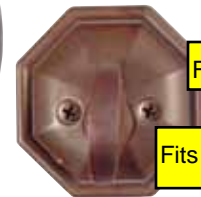

Fits 1-1/4" to 2-1/4"; Extension Kit 2-1/4" to 3-3/8"

Fits 1-1/4" to 2-1/8"; Extension Kit 2-1/8" to 2-7/8"

Tuscany Classic Style *Includes Extension Collar for Thin Doors*

Description	Product Code	Finish	List Price
Single Cylinder Deadbolt	8471	Deep Burgundy (DB) Flat Black (FB)	\$52.00
Double Cylinder Deadbolt	8371	Medium Bronze (MB) Silver Patina (SP)	
			\$56.00

Fits 1-1/4" to 2-1/4"; Extension Kit 2-1/4" to 3-3/8"

Fits 1-1/4" to 2-1/8"; Extension Kit 2-1/8" to 2-7/8"

Octagon Style

Description	Product Code	Finish	List Price
Single Cylinder Deadbolt	8460	Deep Burgundy (DB) Flat Black (FB)	\$52.00
Double Cylinder Deadbolt	8360	Medium Bronze (MB) Silver Patina (SP)	
			\$56.00

Fits 1-5/8" to 2-1/4"; Extension Kit 2-1/4" to 3"

Fits 1-3/4" to 2-3/8"; Extension Kit 2-3/8" to 2-3/4"

Standard latch is for 2 3/8" backset. Specify 2 3/4" backset if required.

DEADBOLTS - LOST WAX CAST BRONZE