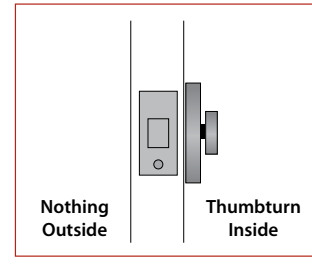

Rope

Knoxville

Standard with Single Sided Deadbolt Locks

- Includes Deadbolt Mechanism and Strikeplate
- **For Insided Installation and Appearance**
- No Cylinder or Collar
- Hardened Steel Bolt
- Fits Door Thickness 1 5/8" to 2 3/8"