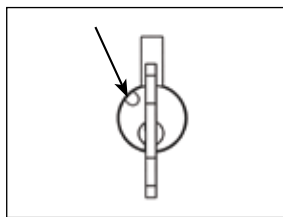

Dimples drilled in plug in this position.

Charge for Construction Keying - $4.00 per Cylinder (List)

Locks that are both construction keyed and keyed alike in a house group will be charged a total of $8.00 (list) per cylinder.

Charge for Re-Keying - $4.00 per Cylinder (List)

Locks that are keyed to code or keyed alike in a house group will be charged $4.00 (list) per cylinder.

Keying to Code

- Order by indicating "Key Code XXXXX" next to applicable locks.

Keying Alike

- Order by indicating "Keyed Alike" next to applicable locks if only one keyed alike group is wanted.
- If ordering multiple groups (houses) indicate "Keyed Alike House #_" next to applicable locks.

Standard with Construction Keying Services

- Lost ball system
- Last four pin locations drilled for lost ball application
- Master key wafers used for code variability
- Construction keys and owner keys sent separately
- Order by indicating "Construction Keyed, House #_" next to applicable locks