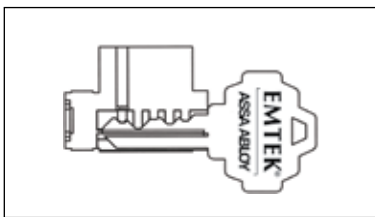

>> These strikeplates must be purchased separately. If ordered along with deadbolts they will be packed into the deadbolt boxes. In that case deadbolts will be packed with both normal strikes and heavy duty strikes.

UL Listed Knobsets and Deadbolts - Add the below product codes and prices to standard items to obtain UL Listed Versions of EMTEK Knobsets and Deadbolts

Knobsets with UL Listing-USL and CNL F-60 UL Ratings		Add On List Price
Passage Set 81UL	Add Product Code, Knob Style, Rosette Style*, and Finish.	$18.00

* Available only in Round Rosettes for UL.

Deadbolts with UL Listing-USL and CNL F-60 UL Ratings		Add On List Price
Single Cylinder Deadbolt 84UL	Add Material (Low Profile Brass (8455), Sandcast Bronze (8450), or Wrought Steel #2 (8452)) and Add Finish.	$18.00

Construction Keying

Construction devices used on one or all of last four positions.