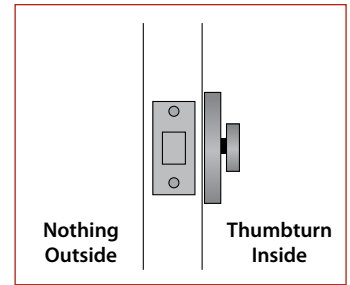

BRONZE & WROUGHT STEEL - SINGLE SIDED DEADBOLTS

Operated by Thumbturn from Inside Only. No Cylinder.

	Description	Product Code	Finish	List Price
Sandcast Bronze #1 Style	Single Sided Deadbolt	8557	Deep Burgundy (DB)	$38.00
Sandcast Bronze #2 Style	Single Sided Deadbolt	8550	Flat Black (FB)	$38.00
Sandcast Bronze #3 Style	Single Sided Deadbolt	8565	Medium Bronze (MB)	$38.00
Sandcast Bronze #4 Style	Single Sided Deadbolt	8574	Silver Patina (SP)	$38.00

Art Nouveau

	Description	Product Code	Finish	List Price
Tuscany Style	Single Sided Deadbolt	8556	Deep Burgundy (DB)	$38.00
Octagon Style	Single Sided Deadbolt	8560	Flat Black (FB)	$38.00
Lost Wax Cast Bronze #11	Single Sided Deadbolt	8572	Medium Bronze (MB)	$38.00
Lost Wax Cast Bronze #14	Single Sided Deadbolt	8573	Silver Patina (SP)	$38.00
Art Nouveau Style	Single Sided Deadbolt	8570		$38.00

	Description	Product Code	Finish	List Price
Wrought Steel #1 Style	Single Sided Deadbolt	8551	Flat Black (FB)	$36.00
Wrought Steel #2 Style	Single Sided Deadbolt	8552	Satin Steel	$36.00
Wrought Steel #3 Style	Single Sided Deadbolt	8553	Rust (R)	$36.00

DEADBOLTS