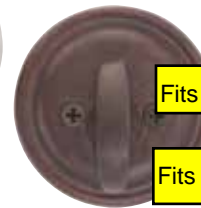

#4 Style Plate with Flap

Description	Product Code	Finish	List Price
Single Cylinder Deadbolt	8474	Deep Burgundy (DB) Flat Black (FB)	\$52.00
Fits 1-1/2" to 2-1/4"; Extension Kit 2-1/4" to 3"		Medium Bronze (MB) Silver Patina (SP)	
Double Cylinder Deadbolt	8374		\$56.00
Fits 1-1/4" to 2-1/8"; Extension Kit 2-1/8" to 2-5/8"			

Standard latch is for 2³/₈" backset. Specify 2³/₄" backset if required.

Standard with Lost Wax Cast Deadbolt Locks

- Schlage C Keyway
- Standard Door Prep and Installation
- Solid Brass Cylinder
- Cast Bronze Collar and Inside Rosette
- Hardened Steel Bolt
- Heavy Gauge Steel Understrike and Brass Trim Strike Shipped with Every Deadbolt

Tuscany Style *Includes Extension Collar for Thin Doors*

Description	Product Code	Finish	List Price
Single Cylinder Deadbolt	8456	Deep Burgundy (DB) Flat Black (FB)	\$52.00
Double Cylinder Deadbolt	8356	Medium Bronze (MB) Silver Patina (SP)	
			\$56.00

Fits 1-1/4" to 2-1/4"; Extension Kit 2-1/4" to 3-3/8"

Fits 1-1/4" to 2-1/8"; Extension Kit 2-1/8" to 2-7/8"

Tuscany Classic Style *Includes Extension Collar for Thin Doors*

Description	Product Code	Finish	List Price
Single Cylinder Deadbolt	8471	Deep Burgundy (DB) Flat Black (FB)	\$52.00
Double Cylinder Deadbolt	8371	Medium Bronze (MB) Silver Patina (SP)	
			\$56.00